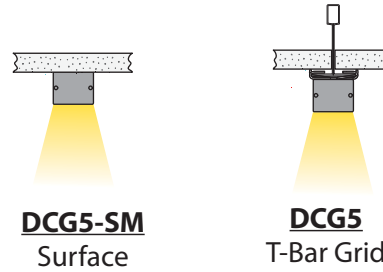

Mounting Options

Color Temperatures

Finishes

Lengths

Average Lumens & Watts

Per Foot	4'
8W/900lm	32W/3600lm

Dimensions

Features

Uses Constant Current LEDs
vs. Constant Voltage

- Less Potential Flicker
- Better Efficiency
- Low Cost
- Low glare
- Budget friendly
- Quick Ship