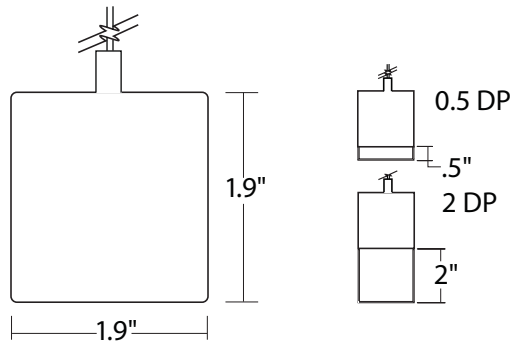

(Custom Lengths available)

Average Lumens & Watts

Per Foot	4'	8'
12W/900lm	48W/3600lm	96W/7200lm
18W/1300lm	72W/5200lm	144W/10,400lm

Dimensions

Standard

Drop Lens Options

*2700K and 5000K are custom orders with extended lead time.