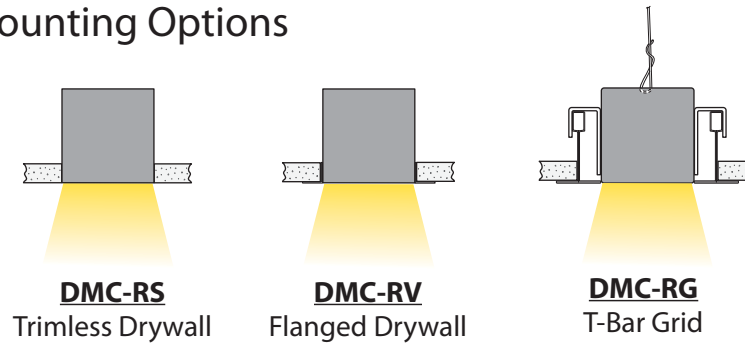

Recessed

Recessed

2" RECESSED

Mounting Options

Color Temperatures

Finishes

Lengths

(Custom Lengths available)