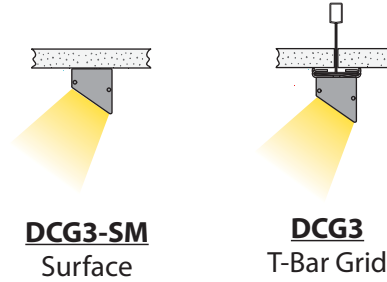

Mounting Options

Color Temperatures

Finishes

Features

Uses Constant Current LEDs
vs. Constant Voltage

- Less Potential Flicker
- Better Efficiency
- Low Cost

Average Lumens & Watts

Per Foot	4'
8W/800lm	30W/3200lm

Dimensions

Lengths