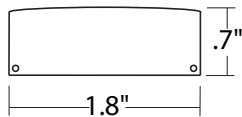

Average Lumens & Watts

Per Foot	4'	8'
8W/500lm	32W/2000lm	64W/4000lm
18W/1000lm	72W/4000lm	144W/8000lm
24W/1300lm	96W/5200lm	1924W/10,400lm

Dimensions

Lengths

(Custom Lengths available)

*2700K and 5000K are custom orders with extended lead time.