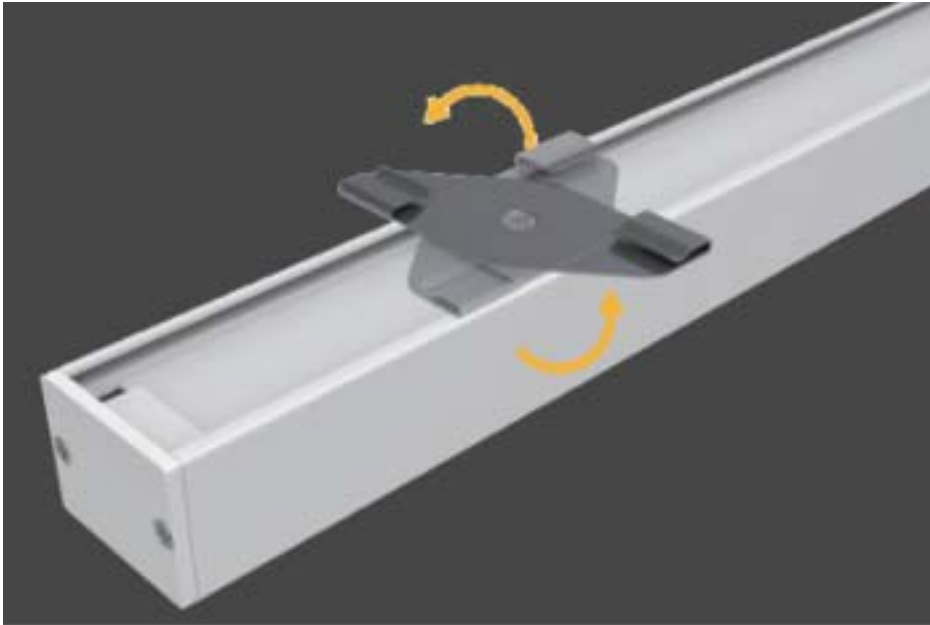

Dimensions

Lengths

Surface/T-Bar Grid

UNIVERSAL T-BAR CLIP

Universal T-Bar Clip can be mounted on main and mini T-Bar without tools.

Luminaires can be mounted in various patterns to meet many design schemes.