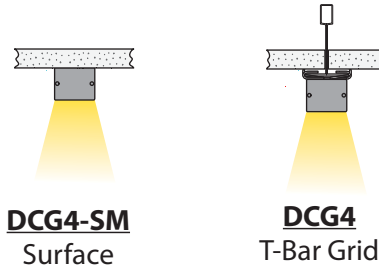

Mounting Options

DCG4-SM
Surface

DCG4
T-Bar Grid

Color Temperatures

3500K

4000K

Average Lumens & Watts

Per Foot

4'

8W/700lm

32W/2800lm

Finishes

Dimensions

Lengths

2'

4'

Features

Uses Constant Current LEDs
vs. Constant Voltage

- Less Potential Flicker
- Better Efficiency
- Low Cost
- Quick Ship