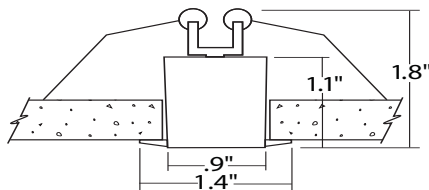

Dimensions

*2700K and 5000K are custom orders with extended lead time.