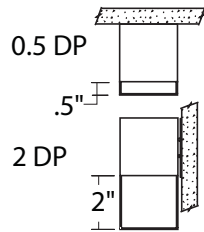

Color Temperatures

Finishes

Average Lumens & Watts

Per Foot	4'	8'
12W/900lm	48W/3600lm	96W/7200lm
18W/1300lm	72W/5200lm	144W/10,400lm

Dimensions

Standard

Drop Lens Options

Lengths