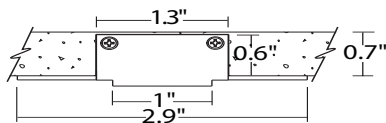

Dimensions