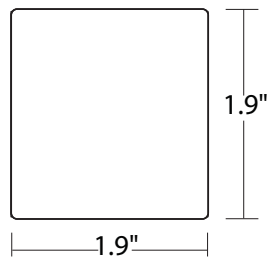

Color Temperatures

Finishes

Average Lumens & Watts

Per Foot	4'	8'
12W/900lm	48W/3600lm	96W/7200lm
18W/1300lm	72W/5200lm	144W/10,400lm

Dimensions

Standard

Drop Lens Options

Lengths