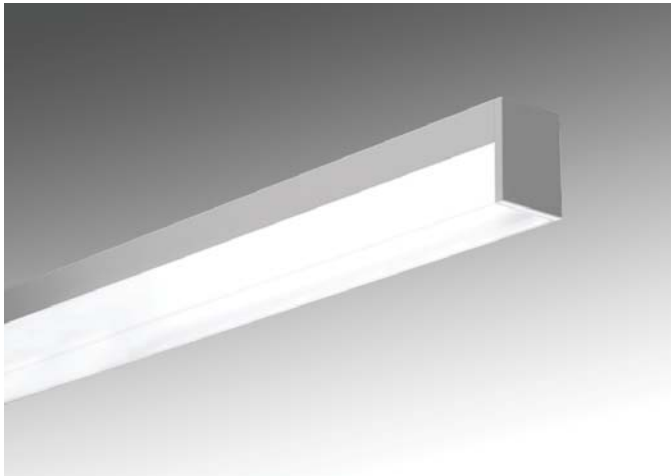

Surface

1" SURFACE WITH WRAPPED LENS

Mounting Options

DCR-SM
Surface