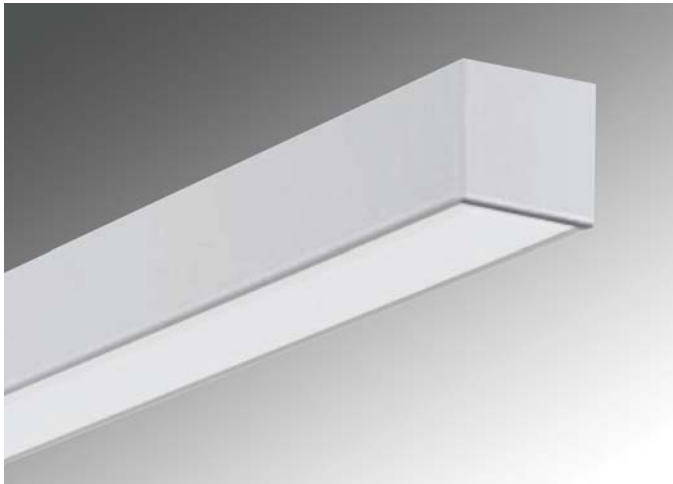

Linear Overview

Surface

Recessed

Pendant

Surface - Much better than a troffer solution

Surface/Wall Mount

2" SURFACE HIGH EFFICIENCY

Mounting Options