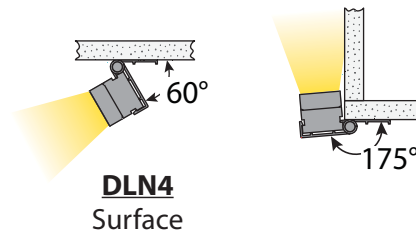

Surface

1" LINEO LINKABLE - INTEGRAL POWER

Mounting Options

Color Temperatures

Finishes

Lengths

Accessories

DLN4A1 - White
Hardwire Box 