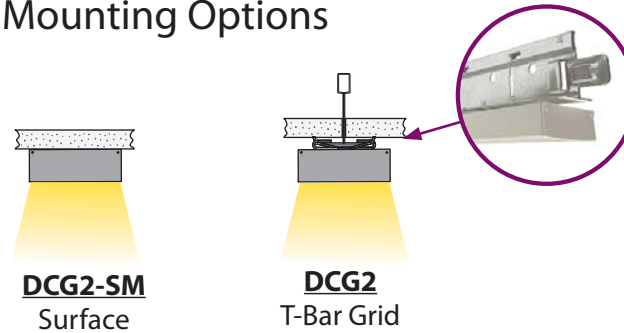

Surface/T-Bar Grid

Surface/T-Bar Grid

2" SURFACE

Mounting Options

DCG2-SM
Surface

DCG2
T-Bar Grid

Color Temperatures

Finishes