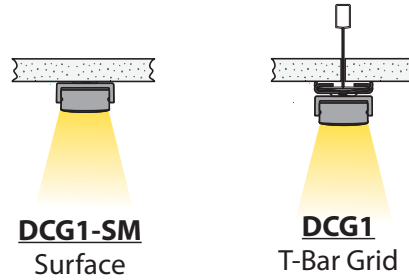

Surface/T-Bar Grid

1" SURFACE

Mounting Options

DCG1-SM
Surface

DCG1
T-Bar Grid

Color Temperatures

Finishes

Lengths