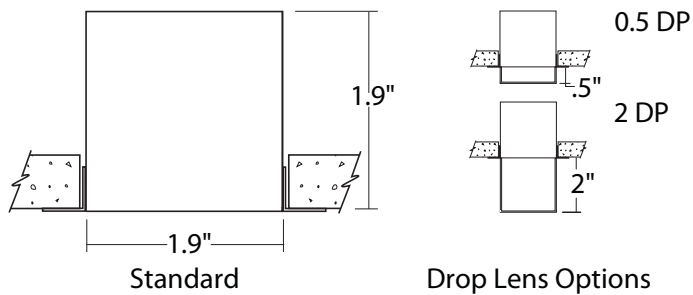

Dimensions

*2700K and 5000K are custom orders with extended lead time.