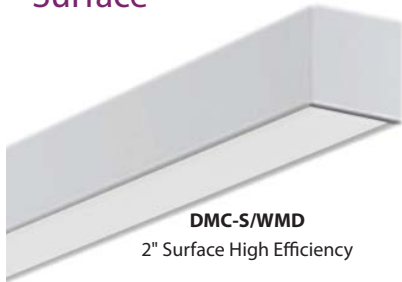

Linear Overview

Surface

Recessed

Pendant

Surface - Much better than a troffer solution

Surface/Wall Mount

2" SURFACE HIGH EFFICIENCY

Mounting Options