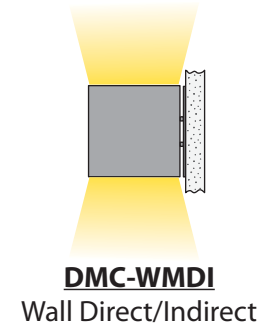

Linear Overview

Surface

Recessed

Pendant

Surface - Much better than a troffer solution

Surface/Wall Mount

2" SURFACE HIGH EFFICIENCY

Mounting Options