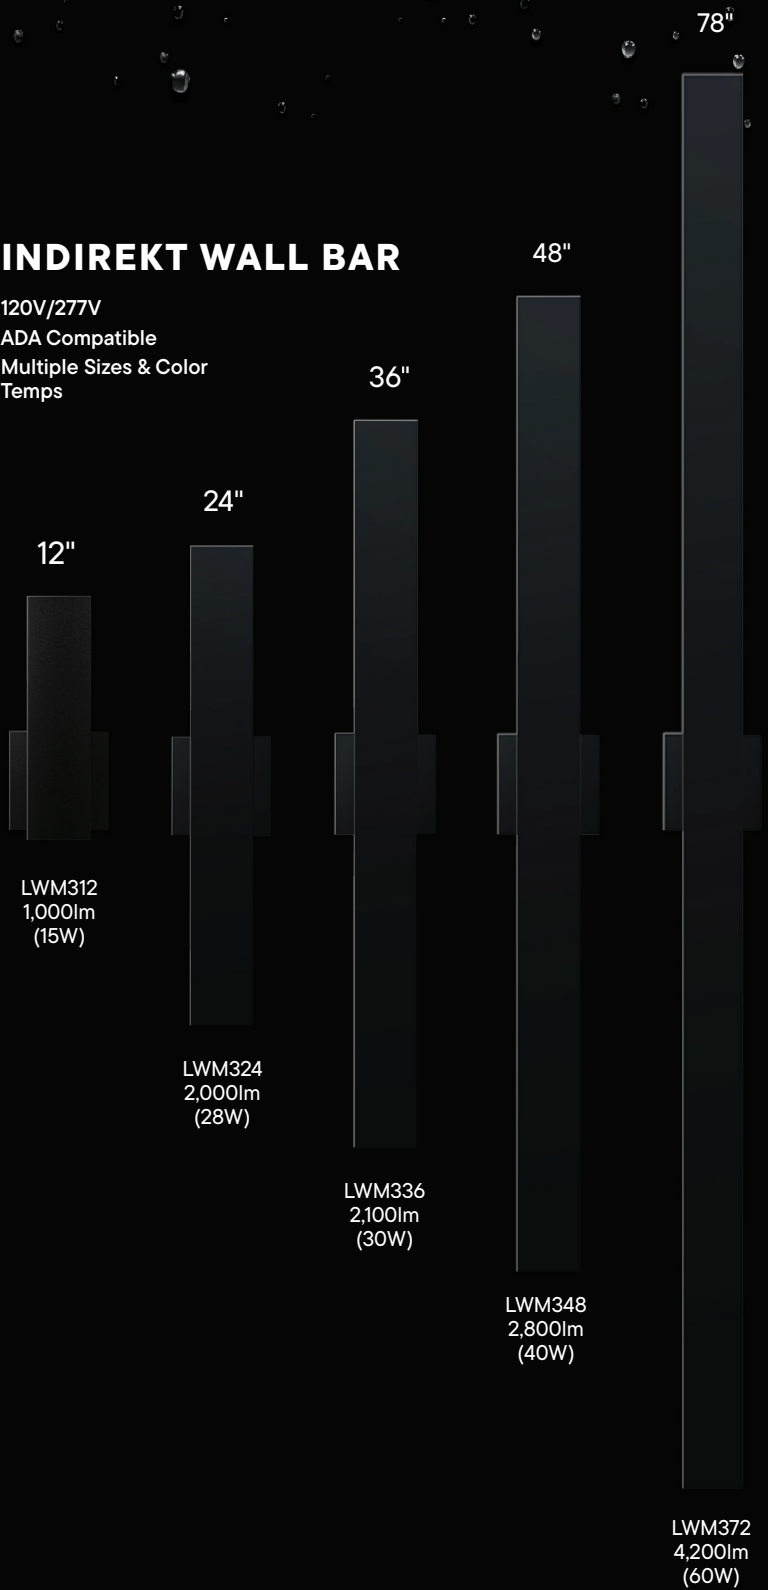

## RECESSED STEP LIGHTS

- Low Glare
- Fully Die-Cast
- All Major Color Temps

**SL9706/SL9709/SL9712**  
6", 10", 12" L  
200lm-5600lm  
(5W-12W)

**SL900**  
Open Face  
10" L  
1,000lm (10W)

**SL932**  
Louvered Face  
10" L  
300lm (10W)

**LSLD77/LSLDH77**  
3" x 4-3/4" Miniature  
Vertical or Horizontal  
100lm-150lm (5W)

**WSRQ977**  
9" Square  
1,000lm (20W)

## INDIREKT WALL BAR

- 120V/277V
- ADA Compatible
- Multiple Sizes & Color Temps

## SURFACE WALL LIGHTS

- Low Glare
- Fully Die-Cast
- Forward Throw Option
- All Major Color Temps

**WS977**  
9" Round  
400lm (6W)

**WS477**  
5" Round  
250lm (5W)

**WSQ977**  
9" Square  
400lm (6W)

**WSQ477**  
5" Square  
250lm (5W)