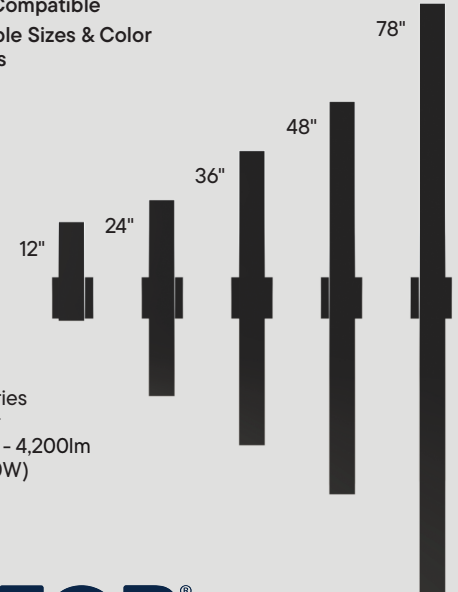

WEB PAGE

- 2.5" Dia. - 1 & 2-Direction x 500lm-1,500lm (6W-30W)
- 4" Dia. - 1 & 2-Direction x 1,000lm-2,200lm (10W-45W)
- 6" Dia. - 1 & 2-Direction x 1,000lm-2,200lm (10W-45W)
- Fully Die-Cast

WD1360
6", dia. x 8" L

WSQ477
5" Square
250lm (5W)

WS977
9" Round
500lm/800lm
(7W/10W)

WS477
5" Round
250lm (5W)

WSQ977
9" Square
500lm/800lm
(7W/10W)

X-SERIES DOWNLIGHTS

- IP65
- Adjustable Option
- Vandal Resistant
- Optional Marine Grade/Non-Bacterial Coating

DL36R2
6" Round
700lm Adjustable
1,000lm/2,600lm
(10W-30W)

DL34R2
4" Round
700lm Adjustable
1,000lm/1,500lm
(10W-30W)

DLQ34R2
4" Square
700lm Adjustable
1,000lm/1,500lm
(10W-30W)

INDIREKT WALL

- 120V/277V
- ADA Compatible
- Multiple Sizes & Color Temps

WM-Series
Wall Bar
1,000lm - 4,200lm
(15W-60W)

Liton[®]

©2026 Liton Lighting • www.liton.com