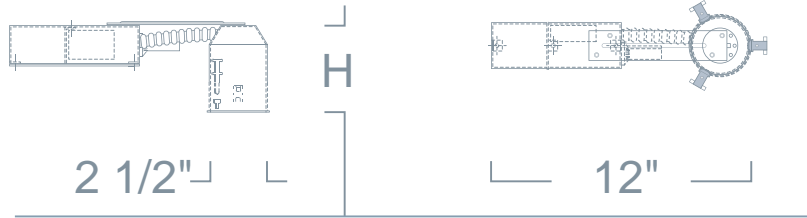

PROJECT INFORMATION

Type :

Project :

Catalog # :

FEATURE(S):

H: 3 1/2" (37W), 4 1/2" (50W)

SPECIFICATION

Ceiling cut-out: 2 5/8"

12V Out 50W Max MR11/MR16

Application: General purpose recessed downlight housing for low to medium height ceilings for residential and light commercial applications. A variety of trims, compatible styles and finishes are available to achieve the desired décor and illumination.

Housing: Pre-wired .05" baked enamel 1-piece drawn steel housing adjusts up to 1-1/4" ceiling thickness. Integral thermal protector to guard against improper lamping and installation. Trim is secured with torsion wing springs.