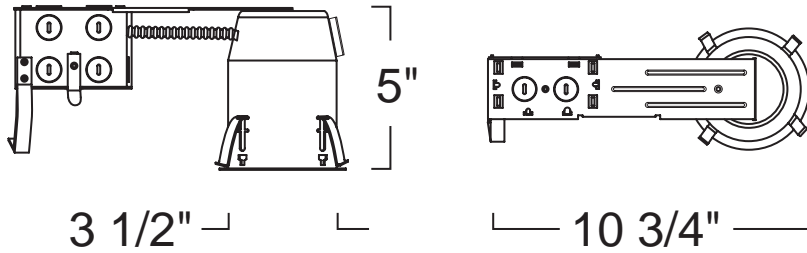

LH3R - REMODEL HOUSING

3" LINE VOLTAGE PAR20 DOWNLIGHT RECESSED LIGHTING

PROJECT INFORMATION

Type :

Project :

Catalog # :

FEATURE(S):

SPECIFICATION

Ceiling cut-out: 3 3/4"

120V 50W Max PAR20/PAR16 MED E26

Application: General purpose recessed downlight housing for low to medium height ceilings for residential and light commercial applications. A variety of trims, compatible styles and finishes are available to achieve the desired décor and illumination.

Housing: Pre-wired housing adjusts up to 1 1/4" ceiling thickness. This housing has torsion remodeling clips for secure installation. Integral thermal protector to guard against improper lamping and installation. Trim is secured with torsion wing springs/standard coil springs. Designed to be installed in existing sheet rock ceilings via ceiling cut out (above ceiling access is not required).

Mounting: Housing suitable for existing or new construction installations, supplied with high tension remodeling clips, designed to secure the housing to an existing sheet rock ceiling for fast and easy installation.

Socket: Standard porcelain medium screw base socket with high temperature leads.

Junction Box: 16 gauge pre-wired aluminum Junction Box, suitable for through branch wiring for a maximum of (4) #12 AWG wires. Furnished with (2) 3/4" knock-outs. Screw-in or out covers for easy access and ground wire. Equipped with safety standard fitting for flex-conduit.

Insulation Contact: Non IC rated housing must be kept 3" from insulation.

Airflow: Airtight option is designed to restrict air flow from room into plenums in compliance to the WSEC - Washington State Energy Code, (Less than 2.0 CFM -Cubic Feet per Minute). Complies to Title24 air flow requirements (Air-tight).

Safety Labels: ETL/CETL listed for through-branch wiring (8) No.12 AWG 90°C and suitable for damp locations. NYC approved: Calendar #41937.

Label: E.T.L. Listed

COMPATIBILITY

LR317

REFLECTOR W/ FLAT FROSTED LENS

LR321

PAR20 REFLECTOR

LR323

PAR20 BAFFLE

Note: Wattage limitations on compatible items must be met.

ORDERING

ORDERING EXAMPLE : LH3R

LH3R	RATING
LH3R	Blank:Standard
A	:Airtight