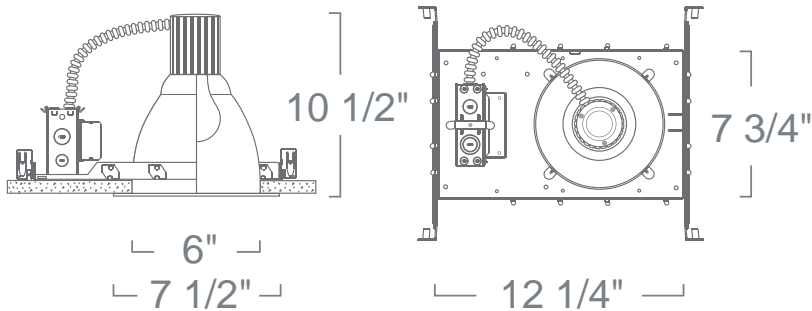

Type :

Project :

Catalog # :

LH660 - LIGHT COMMERCIAL HOUSING

LH660 SERIES - 6" LIGHT COMMERCIAL INCANDESCENT HOUSINGS

FEATURE(S):

SPECIFICATION

Ceiling cut-out: 6 1/2"

Housing & Mounting Frame: 18 gauge galvanized flat frame with powder coat finish. Supplied with (2) 24" adjustable bar hangers (90 degrees repositioning ability). Bar hangers equipped with (nail-less installation) 3/4" serrated barbed studs for secure mounting in wood joists. Can also be mounted to grid panel ceiling. Earthquake structural cable compatible for drop panel ceiling or any other mounting that requires direct support from structural ceilings.

Socket Cap: Extruded aluminum socket cap, 1 1/4" vertically adjustable socket arm with set screw which enables the use of multiple lamp types and repositioning to optimize lamp performance. Furnished with heat sink fins to vent lamp heat and extend lamp life. Accepts compatible reflector trims.

Socket: Standard porcelain medium screw base socket with high temperature leads.

Junction Box: 16 gauge pre-wired galvanized steel double Junction Box, 64 cubic-inch for a maximum of (8) #12 AWG wires. Furnished with (10) 3/4", (2) 1" and (8) Romex knock-outs. Strain clamps to install or remove covers for easy access and ground wire. Equipped with safety standard die-cast aluminum fitting for flex-conduit.