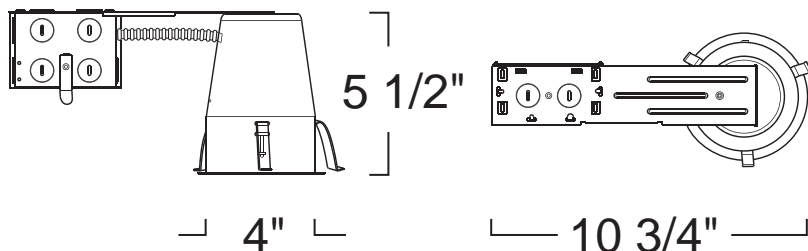

## SPECIFICATION

Ceiling cut-out: 4 1/4"

120V 50W Max MR16 GU10

**Application:** General purpose recessed downlight housing for low to medium height ceilings for residential and light commercial applications. A variety of trims, compatible styles and finishes are available to achieve the desired décor and illumination.

**Housing:** Pre-wired housing adjusts up to 1 1/4" ceiling thickness. This housing has torsion remodeling clips for secure installation. Integral thermal protector to guard against improper lamping and installation. Housing provides an adjustable socket plate which allows for use of different lamp types. Trim is secured with torsion wing springs/standard coil springs. Designed to be installed in existing sheet rock ceilings via ceiling cut out (above ceiling access is not required).

**Mounting:** Housing suitable for existing or new construction installations, supplied with high tension remodeling clips, designed to secure the housing to an existing sheet rock ceiling for fast and easy installation.

**Socket:** Standard porcelain GU10 "Twist & Lock" socket with high temperature leads.

**Junction Box:** 16 gauge pre-wired galvanized steel Junction Box, 32 cubic-inch for a maximum of (8) #12 AWG wires. Furnished with (6) 3/4" and (4) Romex knock-outs. Strain clamps to install or remove covers for easy access and ground wire. Equipped with safety standard fitting for flex-conduit.