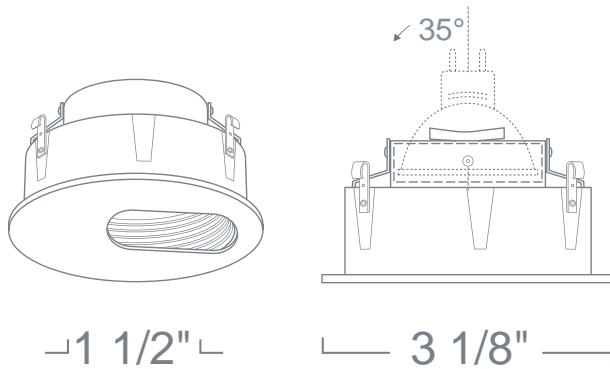

LR1220 - MICRO SLOT W/ BLACK BAFFLE

2" LOW VOLTAGE DOWNLIGHT DIE-CAST TRIMS

PROJECT INFORMATION

Type :

Project :

Catalog # :