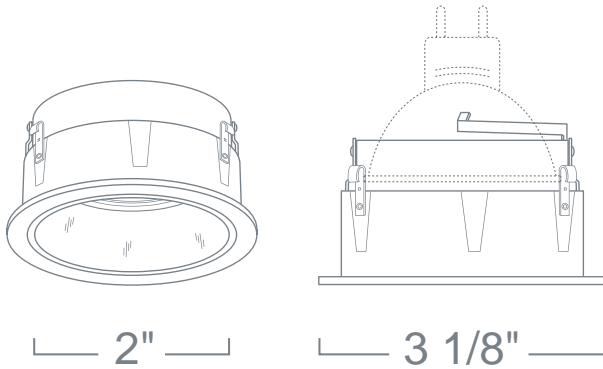

LR1221 - MR16 REFLECTOR

2" LINE VOLTAGE DOWNLIGHT

PROJECT INFORMATION

Type :

Project :

Catalog # :