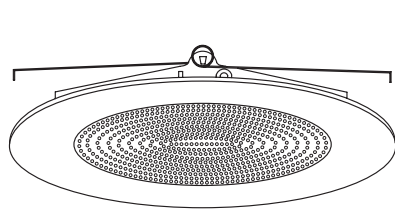

## LR12 - SHOWER TRIM W/ ALBALITE LENS

6" LINE VOLTAGE TRIMS

### PROJECT INFORMATION

Type :

Project :

Catalog # :

5 1/8"

8 1/8"

### SPECIFICATION

120V 60W Max A19 - Non IC Version  
120V 40W Max A19 - ICA Version

**Application:** The lensed trim is an excellent choice to illuminate a shower or bath. These trims produce a strong vibrant light that fully illuminates the shower and bath areas without drawing attention to the source. These trims are also available with a clear reflector when greater illumination is desired without increasing the lamp wattage.