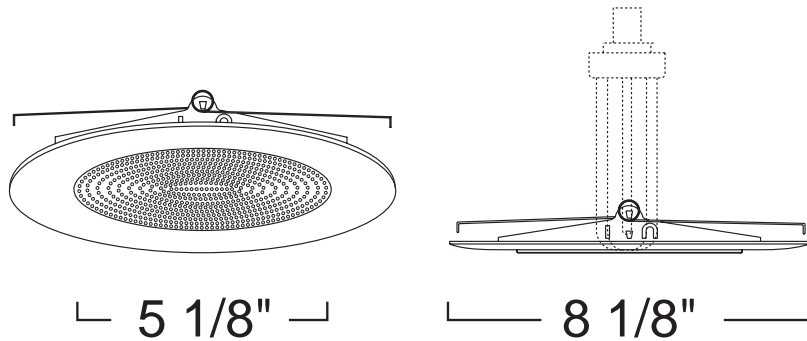

Type :

Project :

Catalog # :

LR12 - SHOWER TRIM W/ ALBALITE LENS

6" COMPACT FLUORESCENT TRIMS - LH276 SERIES

FEATURE(S):

SPECIFICATION

CFL (1) 13-32W Max DTT/TTT

Application: The lensed trim is an excellent choice to illuminate a shower or bath. These trims produce a strong vibrant light that fully illuminates the shower and bath areas without drawing attention to the source. These trims are also available with a clear reflector when greater illumination is desired without increasing the lamp wattage.