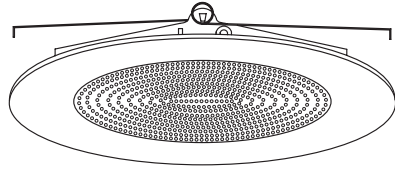

Type :

Project :

Catalog # :

LR12 - SHOWER TRIM W/ ALBALITE LENS

6" COMPACT FLUORESCENT TRIMS - LH276-2 SERIES

5 1/8"

8 1/8"

FEATURE(S):

SPECIFICATION

CFL (2) 18W DTT
(1) 42W TTT

Application: The lensed trim is an excellent choice to illuminate a shower or bath. These trims produce a strong vibrant light that fully illuminates the shower and bath areas without drawing attention to the source. These trims are also available with a clear reflector when greater illumination is desired without increasing the lamp wattage.

Mounting Steel pressure springs mounted on trim to ensure positive retention inside housing.

Ring Finish: Die-Formed Construction Available in White, White (Plastic), Chrome, Gold, Natural, Copper and Mocha.