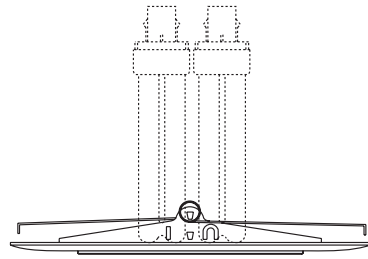

Type :

Project :

Catalog # :

LR12 - SHOWER TRIM W/ ALBALITE LENS

6" COMPACT FLUORESCENT TRIMS - LH276-2 SERIES

5 1/8"

8 1/8"

FEATURE(S):

SPECIFICATION

CFL (2) 18W DTT
(1) 42W TTT

Application: The lensed trim is an excellent choice to illuminate a shower or bath. These trims produce a strong vibrant light that fully illuminates the shower and bath areas without drawing attention to the source. These trims are also available with a clear reflector when greater illumination is desired without increasing the lamp wattage.

Mounting Steel pressure springs mounted on trim to ensure positive retention inside housing.

Ring Finish: Die-Formed Construction Available in White, White (Plastic), Chrome, Gold, Natural, Copper and Mocha.