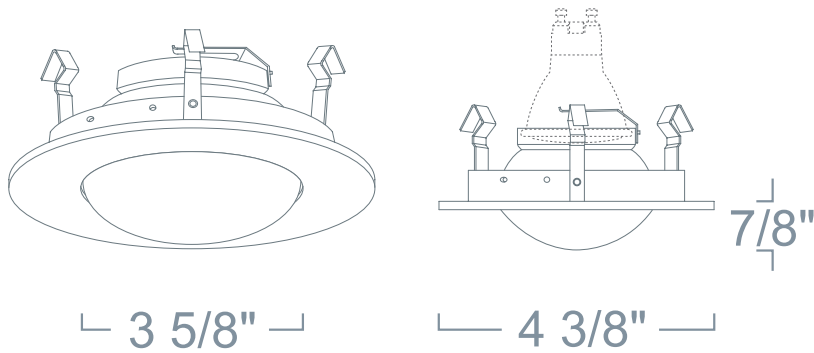

LR1316 - DECO GLASS DOME 3" LINE VOLTAGE GU10 MR16 RECESSED LIGHTING

PROJECT INFORMATION

Type :

Project :

Catalog # :

FEATURE(S):

SPECIFICATION

120V 50W Max MR16 GU10