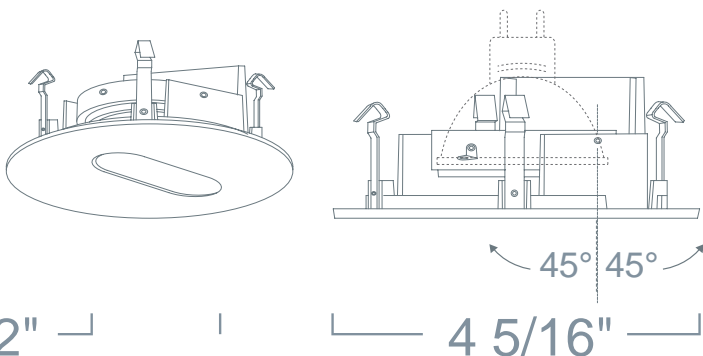

LR1320 - SLOT 3" LOW VOLTAGE TRIMS

PROJECT INFORMATION

Type :

Project :

Catalog # :

FEATURE(S):

SPECIFICATION

12V 50W Max MR16 GU5.3

Application: Provides the type of precision illumination needed for artwork such as paintings and statues. All of the wall wash trims will provide the desired accent illumination without interfering with the environment's general lighting.

Adjustability Lamp can be tilted 45° degrees vertically.

Finish: Die-Formed Construction/ Black Interior to eliminate stray light. Available in White, Black, Gold, Natural, Copper and Mocha.

Accessories: Takes (1) 2" Media.