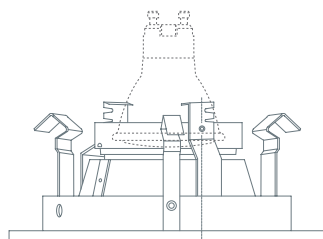

LR1321 - REFLECTOR

3" LINE VOLTAGE GU10 MR16 RECESSED LIGHTING

PROJECT INFORMATION

Type :

Project :

Catalog # :

2 7/8"

4 3/8"

FEATURE(S):

SPECIFICATION

120V 50W Max MR16 GU10

Application: Used for both general and accent lighting with excellent results. Allows for the precision lighting of miniature lamps in small areas such as niches and casework. This produces an environment with powerful illumination, yet without drawing attention to its source.

Gasket: Supplied with gasket to prevent light leakage and unsightly heat streaks on ceiling surface.

Lens Inclusion: Clear glass protective safety lens included in packaging.

Mounting Steel pressure springs mounted on trim to ensure positive retention inside housing.

Adjustability Lamp can be tilted 35° degrees vertically.

Reflector Finish *: Spun Aluminum Reflector Available in White, Black, Champagne Gold, Clear, Gold, All Natural, All Copper, All Mocha and Satin Haze.

Ring Finish: Die-Cast Aluminum Trim Ring Available in White, Black, Chrome, Gold and Natural.

Accessories: Takes up to (2) 2" Media.

Label: U.L. Listed, E.T.L. Listed

COMPATIBILITY

LH3-GU10

STANDARD HOUSING

LH3IC-GU10

IC HOUSING

Note: Wattage limitations on compatible items must be met.

ORDERING

ORDERING EXAMPLE : LR1321N