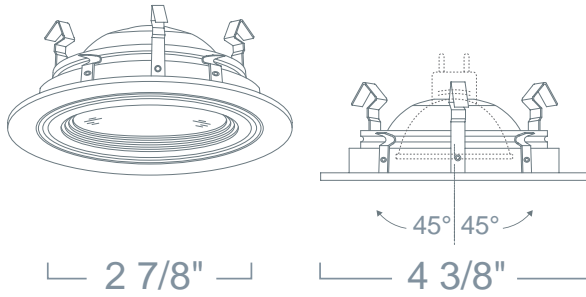

LR1388 - ADJUSTABLE GIMBAL

3" LOW VOLTAGE TRIMS

Off center pivot point allows for maximum lumen output when fully tilted.

SPECIFICATION

12V 50W Max MR16 GU5.3

Application: Provides flexibility and versatility by doubling as both a downlight and as an accent light. This trim has a larger degree of rotation resulting in both visual style and practical ergonomics.

Adjustability Lamp can be tilted 45° degrees vertically.

Finish: Die-Formed Construction Available in White, Black, Chrome, Gold, Natural, Copper and Mocha.

Accessories: Takes up to (2) 2" Media.

Label: U.L. Listed, E.T.L. Listed