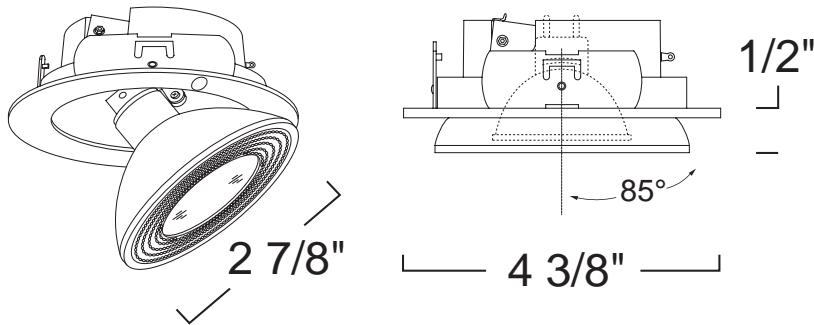

LR1397 - MR16 PULL DOWN 3" LOW VOLTAGE TRIMS

PROJECT INFORMATION

Type :

Project :

Catalog # :

FEATURE(S):

SPECIFICATION

12V 50W Max MR16 GU5.3

Application: Provides flexibility and versatility by doubling as both a downlight and as an accent light. This trim has a larger degree of rotation resulting in both visual style and practical ergonomics.

Gasket: Supplied with gasket to prevent light leakage and unsightly heat streaks on ceiling surface.

Lens Inclusion: Clear glass protective safety lens included in packaging.

Mounting Steel pressure springs mounted on trim to ensure positive retention inside housing.

Adjustability Lamp can be tilted 85° degrees vertically and rotated 358° degrees horizontally.

Finish *: Die-Formed Construction Available in Black, Chrome and Gold.

Label: U.L. Listed, E.T.L. Listed

COMPATIBILITY

 LH2399 MULTILUME -2 LIGHT WHITE FINISH	 LH3399 MULTILUME -3 LIGHT WHITE FINISH	 LH4399 MULTILUME -4 LIGHT WHITE FINISH
 LH5399 MULTILUME -5 LIGHT WHITE FINISH	 LH1399 STANDARD HOUSING	 LH1399IC IC DOUBLE WALL HOUSING
 LSH1399R REMODEL HOUSING	 LSH1399 SHALLOW HOUSING	 LSH1399IC SHALLOW IC HOUSING
 LSH1399RE SHALLOW REMODEL HOUSING		

Note: Wattage limitations on compatible items must be met.

ORDERING

ORDERING EXAMPLE : LR1397G

LR1397	FINISH *
LR1397	B :Black
	C :Chrome
	G :Gold

* Not Recommended for use w/ Multilume Housings