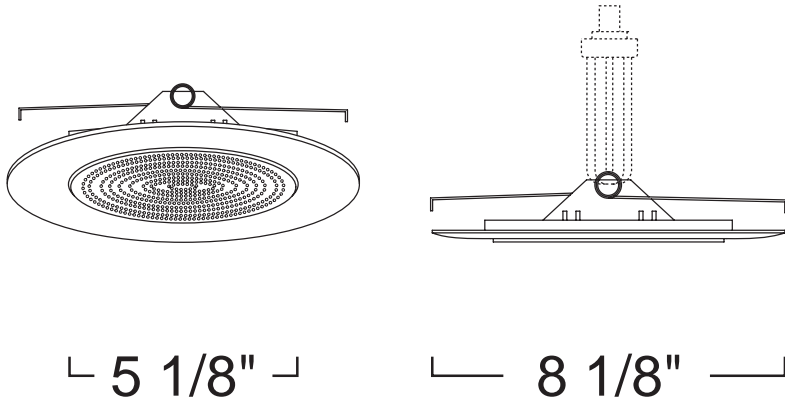

Type :

Project :

Catalog # :

LR13 - SHOWER TRIM W/ FRESNEL LENS

6" COMPACT FLUORESCENT TRIMS - LH276 SERIES

FEATURE(S):

SPECIFICATION

CFL (1) 13-32W Max DTT/TTT