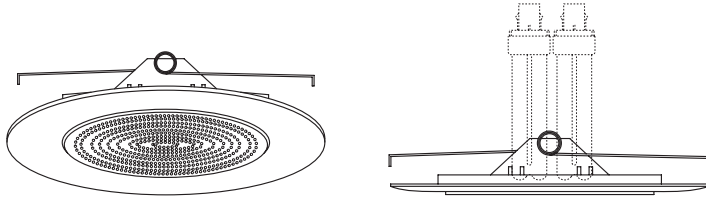

Type :

Project :

Catalog # :

LR13 - SHOWER TRIM W/ FRESNEL LENS

6" COMPACT FLUORESCENT TRIMS - LH276-2 SERIES

5 1/8"

8 1/8"

FEATURE(S):

SPECIFICATION

CFL (2) 18W DTT
(1) 42W TTT

Application: The lensed trim is an excellent choice to illuminate a shower or bath. These trims produce a strong vibrant light that fully illuminates the shower and bath areas without drawing attention to the source. These trims are also available with a clear reflector when greater illumination is desired without increasing the lamp wattage.

Mounting Steel pressure springs mounted on trim to ensure positive retention inside housing.

Ring Finish: Die-Formed Aluminum Trim Ring Available in White, White (Plastic), Chrome, Gold, Natural and Copper.