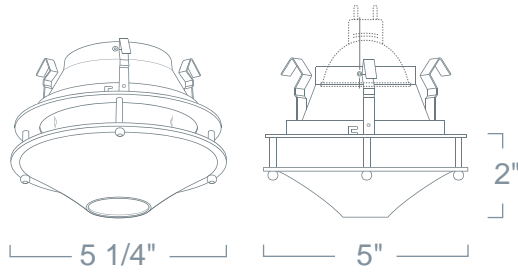

LR1400 - DECO GLASS (CONE)

4" LINE VOLTAGE GU10 TRIMS

PROJECT INFORMATION

Type :

Project :

Catalog # :

Not Compatible w/ Shallow Housings

FEATURE(S):