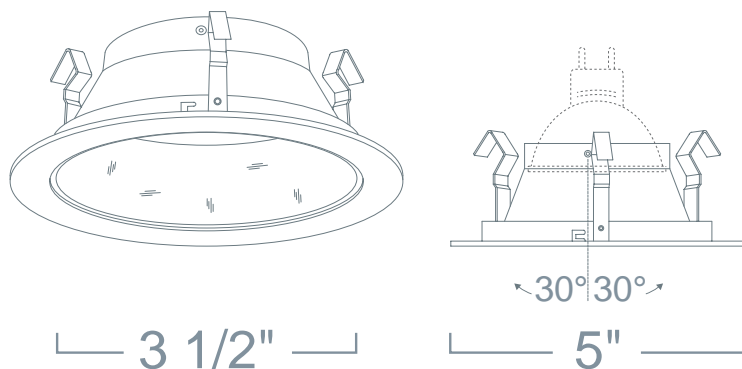

LR1403 - BAFFLE W/ CLEAR LENS

4" LOW VOLTAGE TRIMS

PROJECT INFORMATION

Type :

Project :

Catalog # :

FEATURE(S):

SPECIFICATION

12V 75W Max MR16 GU5.3

Application: Great for accent and task lighting applications. The 4" baffle trim with its clean and durable die-cast construction provides a smooth illumination in short throw distances such as soffits and counters.