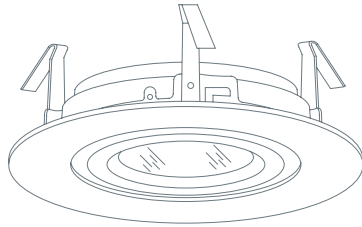

LR1409 - ADJUSTABLE GIMBAL

4" H.I.D. (MR16)

PROJECT INFORMATION

Type :

Project :

Catalog # :

2 3/4"

5"

FEATURE(S):

SPECIFICATION

H.I.D 20W/39W MR16 GX10

Application: These **adjustable** fixtures provide flexibility and versatility by doubling as both a downlight and as an accent light. These trims come with adjustable lamp holders and have larger degrees of rotation resulting in both visual style and practical ergonomics.

Gasket: Supplied with gasket to prevent light leakage and unsightly heat streaks on ceiling surface.

Lens Inclusion: Clear glass protective safety lens included in packaging.

Mounting Steel pressure springs mounted on trim to ensure positive retention inside housing.

Adjustability Lamp can be tilted 35° degrees vertically.

Finish *: Deep-Drawn Aluminum Construction/ Die-Formed Construction Available in White, Black, Natural and All Copper.

Accessories: Takes up to (3) 2" Media.