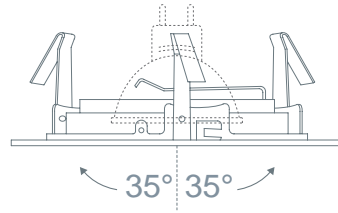

LR1409 - ADJUSTABLE GIMBAL

4" H.I.D. (MR16)

PROJECT INFORMATION

Type :

Project :

Catalog # :

2 3/4"

5"

FEATURE(S):

SPECIFICATION

H.I.D 20W/39W MR16 GX10

Application: These **adjustable** fixtures provide flexibility and versatility by doubling as both a downlight and as an accent light. These trims come with adjustable lamp holders and have larger degrees of rotation resulting in both visual style and practical ergonomics.