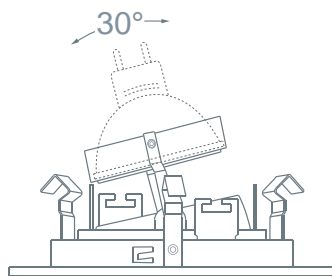

LR1416 - ADJUSTABLE NARROW ACCENT REFLECTOR 4" LOW VOLTAGE TRIMS

PROJECT INFORMATION

Type :

Project :

Catalog # :

2 3/4"

4 7/8"

FEATURE(S):

SPECIFICATION

12V 75W Max MR16 GU5.3

Application: Wall Wash trims provide excellent accent lighting and add contrast to any general lighting applications. The advantage of utilizing wall wash trims, is the ability to deliver the desired accent lighting to bring attention to the object and not the light source.

Gasket: Supplied with gasket to prevent light leakage and unsightly heat streaks on ceiling surface.

Lens Inclusion: Clear glass protective safety lens included in packaging.

Mounting Steel pressure springs mounted on trim to ensure positive retention inside housing.

Adjustability Lamp can be tilted 30° degrees vertically.

Reflector Finish *: Spun Aluminum Reflector Available in White, Black, Clear, All Copper and Satin Haze.

Ring Finish: Die-Formed Aluminum Trim Ring Available in White, Black, Natural and Copper.

Accessories: Takes (1) 2" Media.

Label: U.L. Listed, E.T.L. Listed

Limitation: Not for use w/Shallow Housings.

COMPATIBILITY

LH1499

STANDARD HOUSING

LH1499IC

IC DOUBLE WALL HOUSING

LH1499R

REMODEL HOUSING 120V/277V

Note: Wattage limitations on compatible items must be met.

ORDERING

ORDERING EXAMPLE : LR1416W