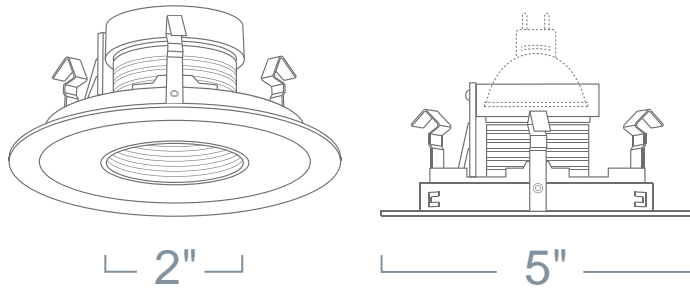

ID#: 2070

Not Compatible w/ Shallow Housings

FEATURE(S):

SPECIFICATION

H.I.D 20W/39W MR16 GX10

Application: These narrow aperture beams allow a defined location to be lit without affecting the surrounding surfaces while concealing the lamp image and providing a consistent ceiling appearance. The smaller the aperture the more confined the illumination. **Pinhole** trims provide the type of precise illumination needed for artwork such as paintings and statues. They are also ideal for cozy environments like restaurants and living spaces where glare-free illumination is desired. Aside from accent lighting, they can also be utilized for task lighting applications such as above tables, workspace, cabinetry, and other locations where a directed beam is desired.