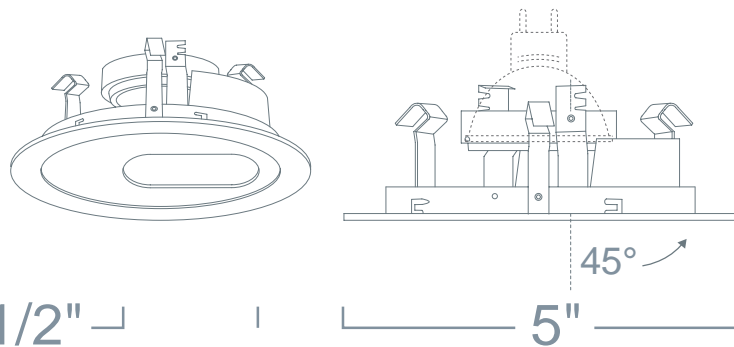

LR1420 - ADJUSTABLE SLOT

4" LOW VOLTAGE TRIMS

PROJECT INFORMATION

Type :

Project :

Catalog # :

FEATURE(S):