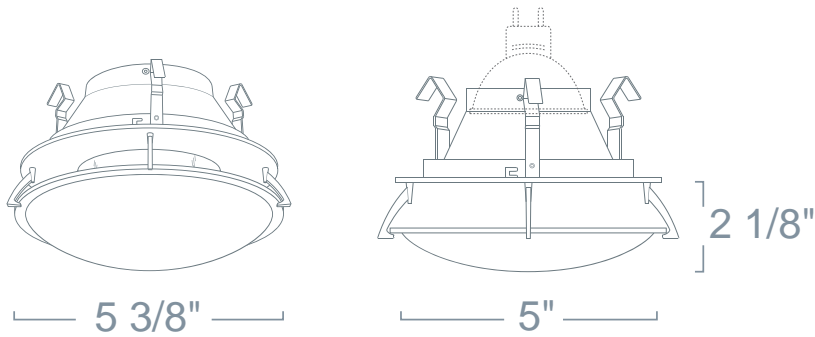

LR1446 - DECO GLASS-SHIELD (DOME)

4" LINE VOLTAGE GU10 TRIMS

PROJECT INFORMATION

Type :

Project :

Catalog # :

FEATURE(S):

SPECIFICATION

120V 50W Max MR16 GU10

Application: Combines the elements of a clear reflector and the soft, warm glow of light to illuminates walls and ceilings. The **Decorative Glass** trims add elegance to your design and make an architectural statement in any environment.