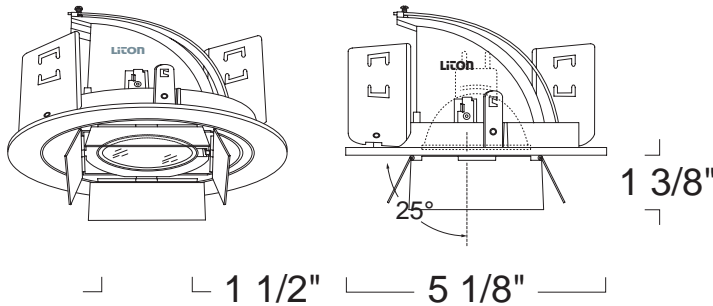

LR1486 - ADJUSTABLE PULL DOWN W/ BARNDOOR 4" LOW VOLTAGE TRIMS

PROJECT INFORMATION

Type :

Project :

Catalog # :

FEATURE(S):

SPECIFICATION

12V 75W Max MR16 GU5.3

Application: The elbow design allows for full horizontal and vertical adjustability. With the lamp enclosed in the trim, annoying glares from back and sides of the trim are eliminated to provide visual comfort. Additional options are available that provide glare and optic control.

Gasket: Supplied with gasket to prevent light leakage and unsightly heat streaks on ceiling surface.

Lens Inclusion: Clear glass protective safety lens included in packaging.

Mounting Steel pressure springs mounted on trim to ensure positive retention inside housing.

Adjustability Lamp can be tilted 85° degrees vertically and rotated 358° degrees horizontally.

Finish: Die-Formed Construction Available in White, Black, Chrome, Natural, Copper and Mocha.

Barndoor Finish: Available in White Barndoors and Black Barndoors.