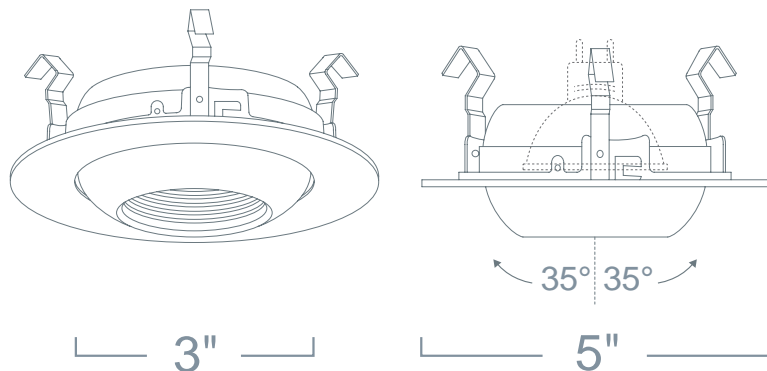

LR1498 - EYEBALL

4" LOW VOLTAGE TRIMS

PROJECT INFORMATION

Type :

Project :

Catalog # :