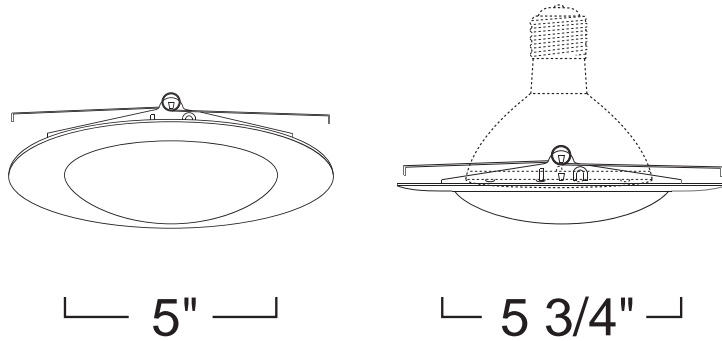

LR14 - SHOWER TRIM W/ FROSTED GLASS DOME 6" LINE VOLTAGE TRIMS

PROJECT INFORMATION

Type :

Project :

Catalog # :