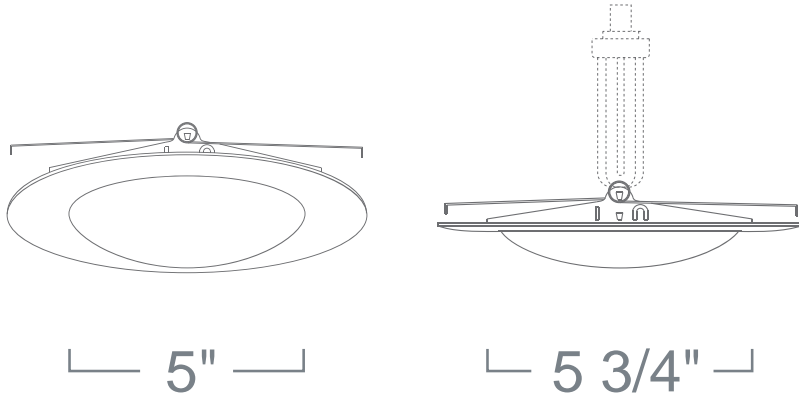

Type :

Project :

Catalog # :

LR14 - SHOWER TRIM W/ FROSTED GLASS DOME

6" COMPACT FLUORESCENT TRIMS - LH276 SERIES

FEATURE(S):

SPECIFICATION

CFL (1) 13-32W Max DTT/TTT