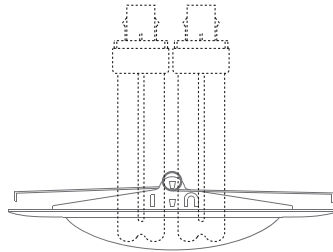

### LR14 - SHOWER TRIM W/ FROSTED GLASS DOME 6" COMPACT FLUORESCENT TRIMS - LH276-2 SERIES

5"

5 3/4"