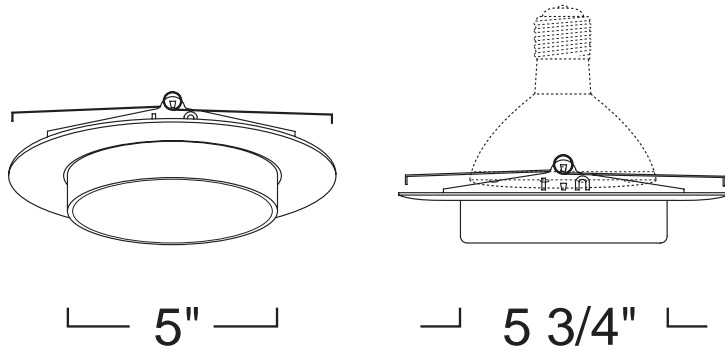

LR16 - SHOWER TRIM W/ OPAL LENS

6" LINE VOLTAGE TRIMS

PROJECT INFORMATION

Type :

Project :

Catalog # :