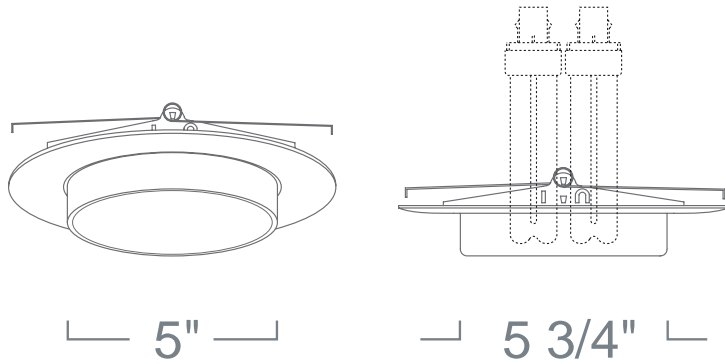

Type :

Project :

Catalog # :

LR16 - SHOWER TRIM W/ OPAL LENS

6" COMPACT FLUORESCENT TRIMS - LH276-2 SERIES

FEATURE(S):

SPECIFICATION

CFL (2) 18W DTT
(1) 42W TTT

Mounting Steel pressure springs mounted on trim to ensure positive retention inside housing.

Ring Finish: Die-Formed Aluminum Trim Ring Available in White, White (Plastic), Chrome, Gold, Natural, Copper and Mocha.