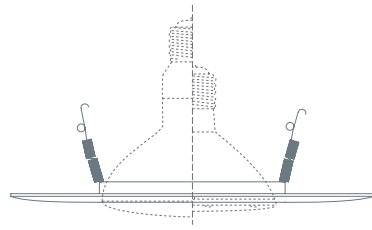

LR30 - OPEN TRIM 6" LINE VOLTAGE TRIMS

PROJECT INFORMATION

Type :

Project :

Catalog # :

3 7/8"

8"

FEATURE(S):

SPECIFICATION

120V 75W Max R30/PAR30 MED E26

Application: Open style downlights allow for maximum light output. The 100% lumen efficiency ensures no light leakage or lumen loss inside the trim or housing. The lamp is situated at the surface of the ceiling in order to get a maximum lumen output. Their simple design also allows for a budget friendly initial cost while ensuring that none of the light from the lamp is lost.

Mounting Steel pressure springs mounted on trim to ensure positive retention inside housing.

Ring Finish: Die-Formed Construction Available in White, Chrome and Natural.

Label: U.L. Listed, E.T.L. Listed