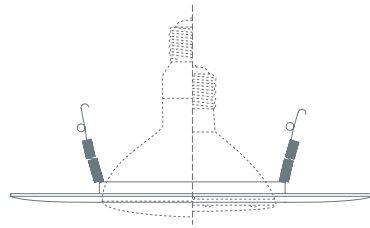

8"

FEATURE(S):