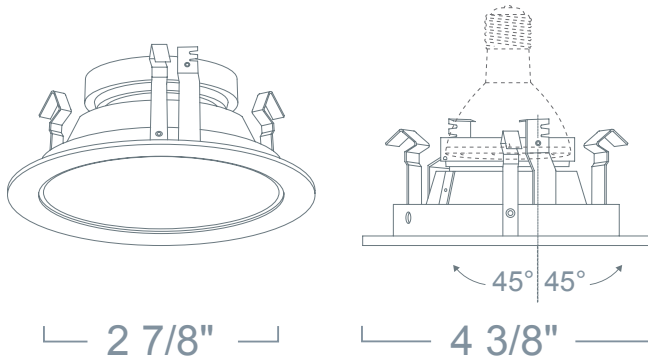

LR317 - REFLECTOR W/ FLAT FROSTED LENS 3" LINE VOLTAGE PAR20 DOWNLIGHT RECESSED LIGHTING

PROJECT INFORMATION

Type :

Project :

Catalog # :

FEATURE(S):

SPECIFICATION

120V 40W Max PAR20/PAR16 MED E26

Mounting Steel pressure springs mounted on trim to ensure positive retention inside housing.

Ring Finish: Die-Formed Aluminum Trim Ring Available in White, Natural, Copper and Mocha.

Label: E.T.L. Listed