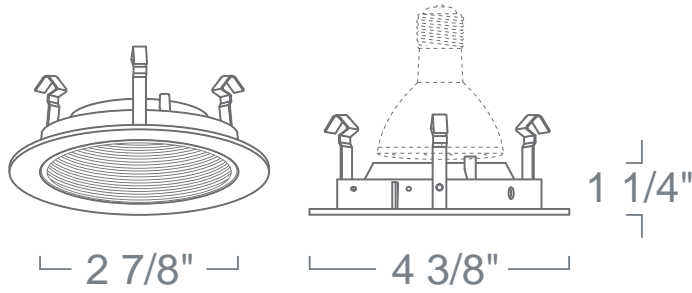

LR323 - PAR20 BAFFLE

3" LINE VOLTAGE PAR20 DOWNLIGHT RECESSED LIGHTING

PROJECT INFORMATION

Type :

Project :

Catalog # :

Front loading design allows lamp to be serviced without removing trim.