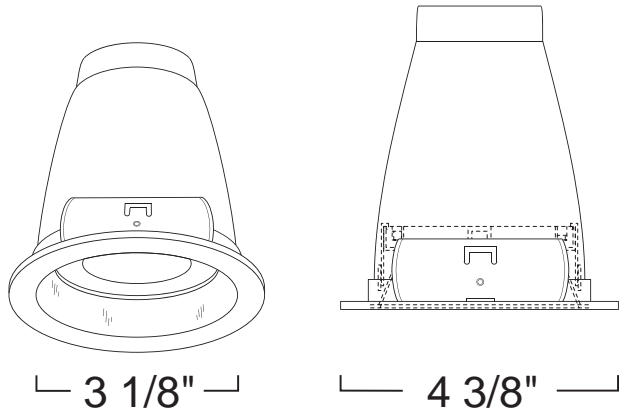

LR332 - FROSTED LENSED REFLECTOR 3" COMPACT FLUORESCENT TRIMS

PROJECT INFORMATION

Type :

Project :

Catalog # :