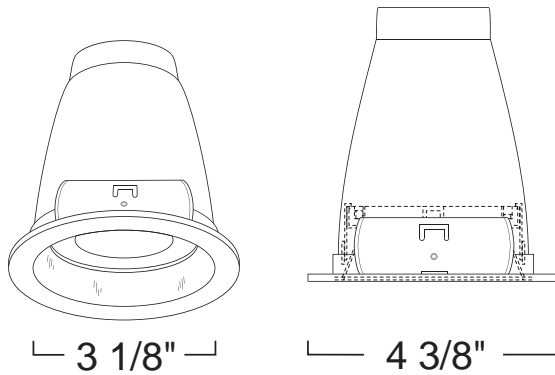

Type :

Project :

Catalog # :

LR332 - FROSTED LENSED REFLECTOR 3" COMPACT FLUORESCENT TRIMS

FEATURE(S):

SPECIFICATION

CFL 13W Max DTT
18W TTT

Application: A perfect choice to illuminate a shower or bath. With its small aperture and incandescent light source, these trims produce a strong vibrant light that fully illuminates the shower and bath areas without drawing attention to the source.

Mounting Steel pressure springs mounted on trim to ensure positive retention inside housing.

Finish: Die-Cast Aluminum Trim Ring/ Comes standard in a spun specular inner reflector. Available in White Reflector & Ring and Clear Reflector/White Ring.