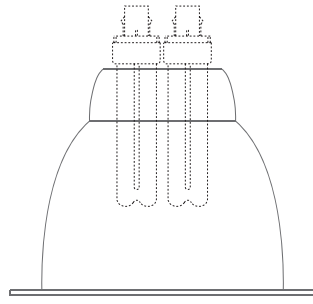

Type :

Project :

Catalog # :

LR366-2 - GLASS DOME W/ BAFFLE 6" COMPACT FLUORESCENT TRIMS - LH276-2 SERIES

5 5/8"

7 1/4"

FEATURE(S):

SPECIFICATION

CFL (2) 18W Max DTT

Application: Used for general lighting applications, The 4" reflector trim, with its clean and durable die-cast construction ring, provides a smooth illumination in short throw distances such as general spaces as well as tighter spaces such as soffits and counters.