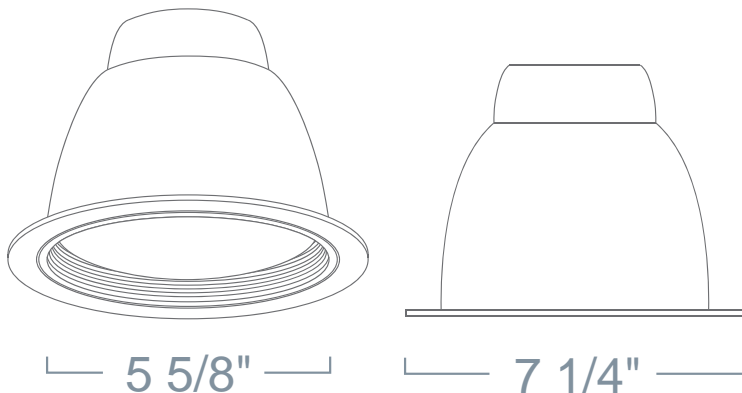

LR366 - GLASS DOME W/ BAFFLE 6" COMPACT FLUORESCENT TRIMS - LH276 SERIES

PROJECT INFORMATION

Type :

Project :

Catalog # :

FEATURE(S):

SPECIFICATION

CFL 18W Max DTT
32W TTT