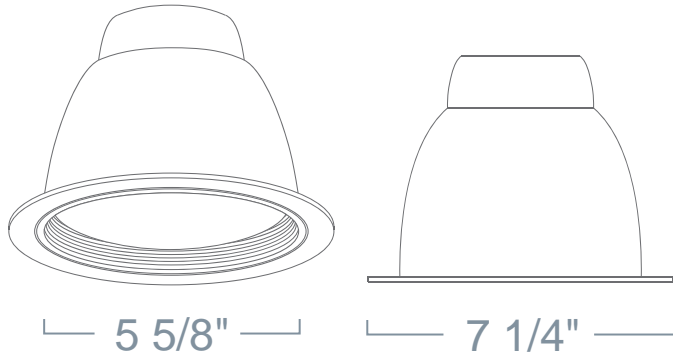

Type	:
Project	:
Catalog #	:

LR366 - GLASS DOME W/ BAFFLE 6" COMPACT FLUORESCENT TRIMS - LH276 SERIES

FEATURE(S):

SPECIFICATION

CFL 18W Max DTT
32W TTT
Mounting Steel pressure springs mounted on trim to ensure positive retention inside housing.
Baffle Finish *: Available in White, Black, All Natural, All Copper and All Mocha.
Ring Finish: Available in White, Black, Natural, Copper and Mocha.
Label: U.L. Listed, E.T.L. Listed