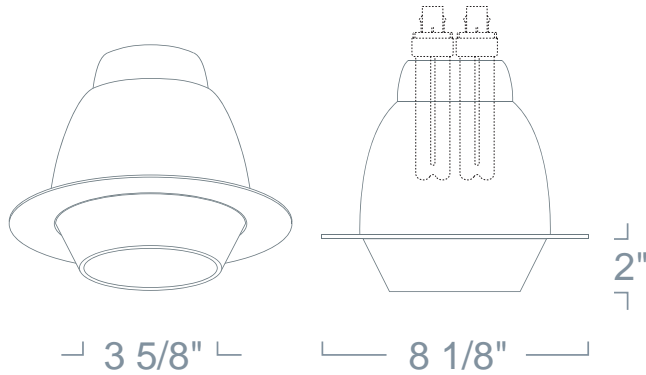

Type :

Project :

Catalog # :

LR370-2 - DECO GLASS OPEN CONE

6" COMPACT FLUORESCENT TRIMS - LH276-2 SERIES

FEATURE(S):

SPECIFICATION

CFL (2) 18W Max DTT

Mounting Steel pressure springs mounted on trim to ensure positive retention inside housing.

Reflector Finish: Spun Aluminum Reflector Available in Clear and Satin Haze.

Ring Finish: Die-Formed Aluminum Trim Ring Available in White, Black, Clear, Gold, Natural, Copper and Mocha.