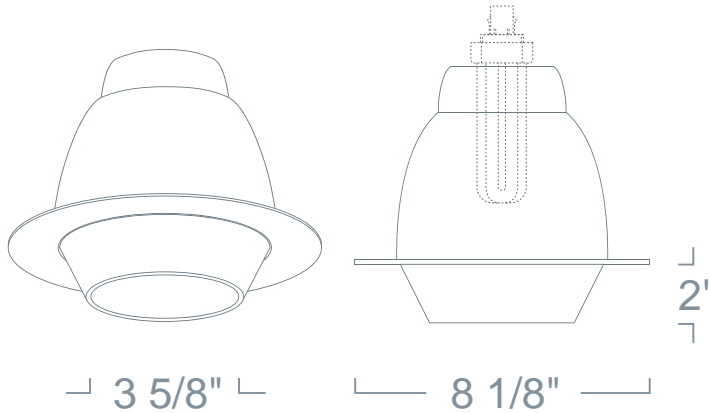

LR370 - DECO GLASS OPEN CONE 6" COMPACT FLUORESCENT TRIMS - LH276 SERIES

PROJECT INFORMATION

Type :

Project :

Catalog # :

SPECIFICATION

CFL 26W Max DTT
42W TTT

Application: Decorative glass trims add a unique architectural dimension to your lighting design. These attractive glass trims that emit a warm and glowing illumination are available in various colors. Each glass trim and color combination will create an artful illumination that compliments any interior environment.

Mounting Steel pressure springs mounted on trim to ensure positive retention inside housing.

Reflector Finish: Spun Aluminum Reflector Available in Clear and Satin Haze.

Ring Finish: Die-Formed Aluminum Trim Ring Available in White, Black, Clear, Gold, Natural, Copper and Mocha.