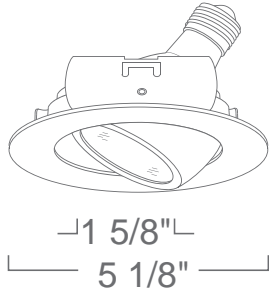

LR4009 - CMH-PAR20 GIMBAL 4" MINI-ARC - ARCHITECTURAL H.I.D. TRIMS

For use with Sylvania Lamps Only.

SPECIFICATION

H.I.D. 20W/39W CMH-PAR20 MED E26

Application: Provides flexibility and versatility by doubling as both a downlight and as an accent light. This trim has a larger degree of rotation resulting in both visual style and practical ergonomics.

Socket: Pulse-Rated 4KV, standard porcelain medium screw base socket with high temperature leads and nickel-plated contacts.

Mounting Steel pressure springs mounted on trim to ensure positive retention inside housing.