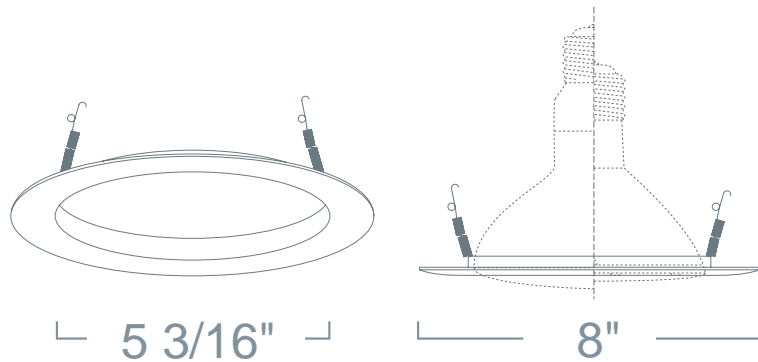

LR40 - OPEN TRIM

6" H.I.D. DOWNLIGHT

PROJECT INFORMATION

Type :

Project :

Catalog # :

FEATURE(S):

SPECIFICATION

H.I.D PAR38 MED E26

Application: Open style downlights allow for maximum light output. The 100% lumen efficiency ensures no light leakage or lumen loss inside the trim or housing. The lamp is situated at the surface of the ceiling in order to get a maximum lumen output. Their simple design also allows for a budget friendly initial cost while ensuring that none of the light from the lamp is lost.

Mounting Steel pressure springs mounted on trim to ensure positive retention inside housing.

Ring Finish: Die-Formed Aluminum Trim Ring Available in White and Clear.

Label: U.L. Listed, E.T.L. Listed

COMPATIBILITY