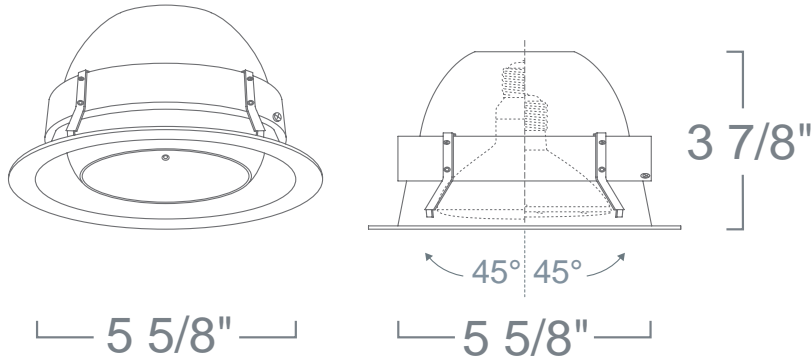

LR419 - REGRESSED EYEBALL W/ REFLECTOR

6" LINE VOLTAGE TRIMS

PROJECT INFORMATION

Type :

Project :

Catalog # :

FEATURE(S):