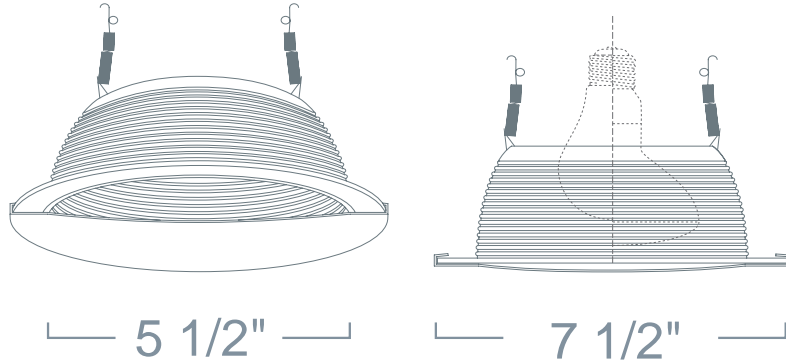

LR45 - WALL WASH W/ BAFFLE 6" LINE VOLTAGE TRIMS

PROJECT INFORMATION

Type :

Project :

Catalog # :