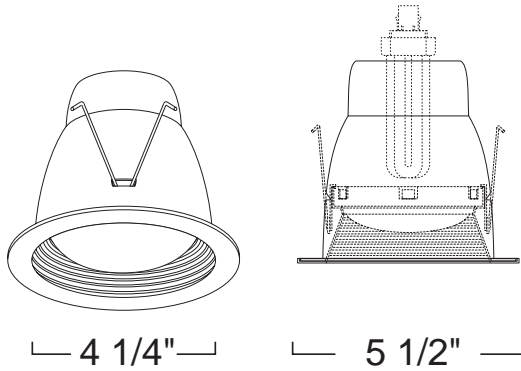

Type :

Project :

Catalog # :

LR466 - DECO DOME BAFFLE 4" ARCHITECTURAL VERTICAL COMPACT FLUORESCENT TRIMS

FEATURE(S):

SPECIFICATION

CFL 26W Max TTT
18W DTT

Application: Architectural-grade recessed downlight reflector for low to medium height ceilings for commercial and architectural installations. Reflector designed for minimal glare from lamp without sacrificing lumen output. Decorative glass accent brings style and elegance to any decor. Reduces lamp image while adding a subtle decorative element to architecture.

Mounting: Pre-punched key holes allow mounting of socket cap assembly for housing, with vertically adjustable socket cap. Reflector held in place with 6 steel pressure springs mounted on housing frame.