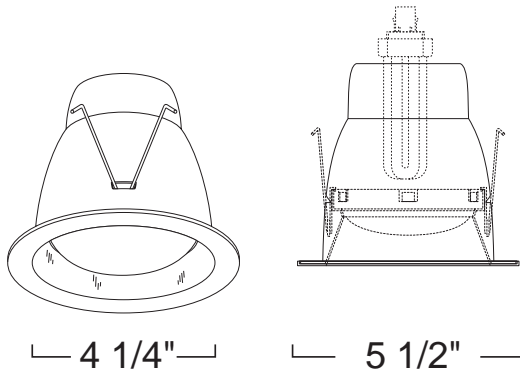

Type :

Project :

Catalog # :

LR477 - DECO DOME REFLECTOR

4" ARCHITECTURAL VERTICAL COMPACT FLUORESCENT TRIMS