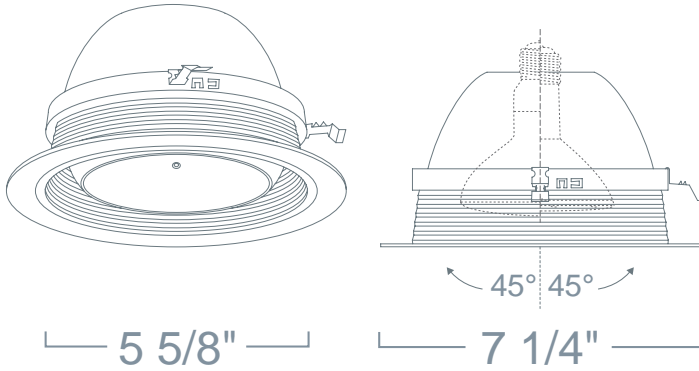

LR48 - ADJUSTABLE EYEBALL W/ BAFFLE

6" LINE VOLTAGE TRIMS

PROJECT INFORMATION

Type :

Project :

Catalog # :

FEATURE(S):

SPECIFICATION

Mounting Steel pressure springs mounted on trim to ensure positive retention inside housing.

Adjustability Lamp can be tilted 45° degrees vertically and rotated 358° degrees horizontally.

Baffle Finish *: Die-formed aluminum baffle ridges eliminate stray light. Available in White, Black, All Natural, All Copper and All Mocha.