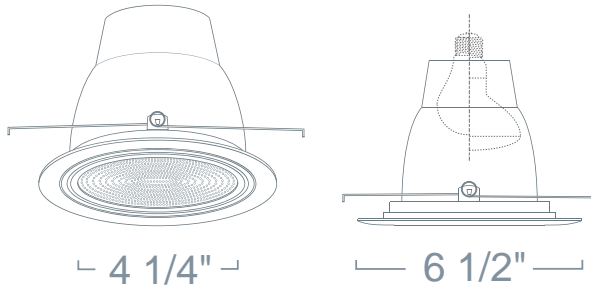

LR531 - ALBALITE SHOWER TRIM 5" LINE VOLTAGE TRIMS

PROJECT INFORMATION

Type :

Project :

Catalog # :

Comes with glass albalite lens.